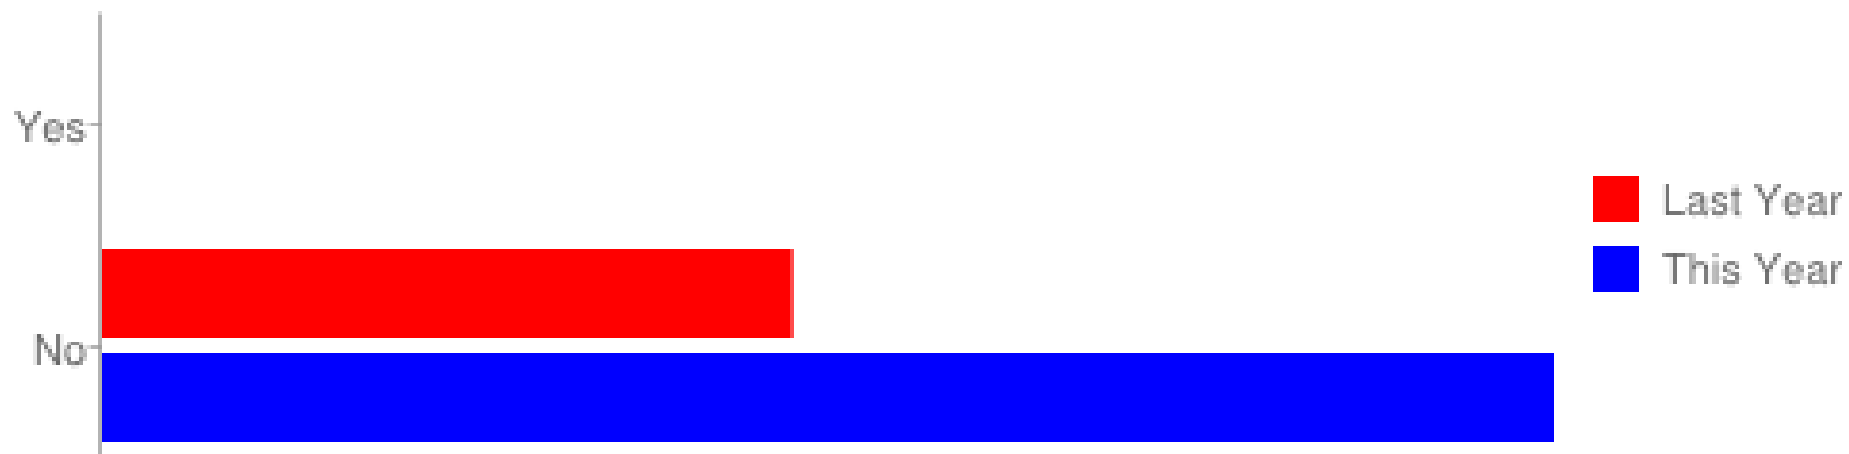

Did you feed your fish on alternate days?

Did you feed your fish on alternate days?

Does your fish constantly swim in circles?

Does your fish constantly swim in circles?

Did you add additional aquatic plants?