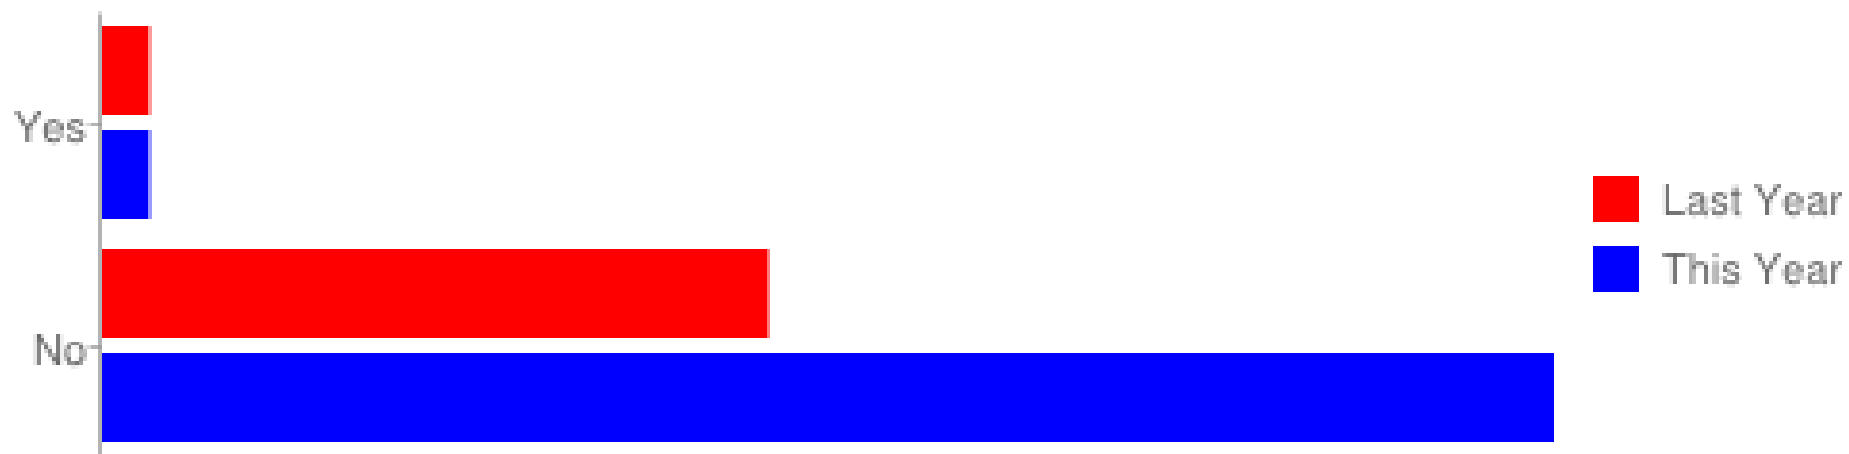

Did your tank get any green algae growing?

Does your fish sleep at the bottom of the tank?

Did your fish not eat for more than three days?

Does your fish constantly swim up and down?

Does your fish sleep at the top of the tank?