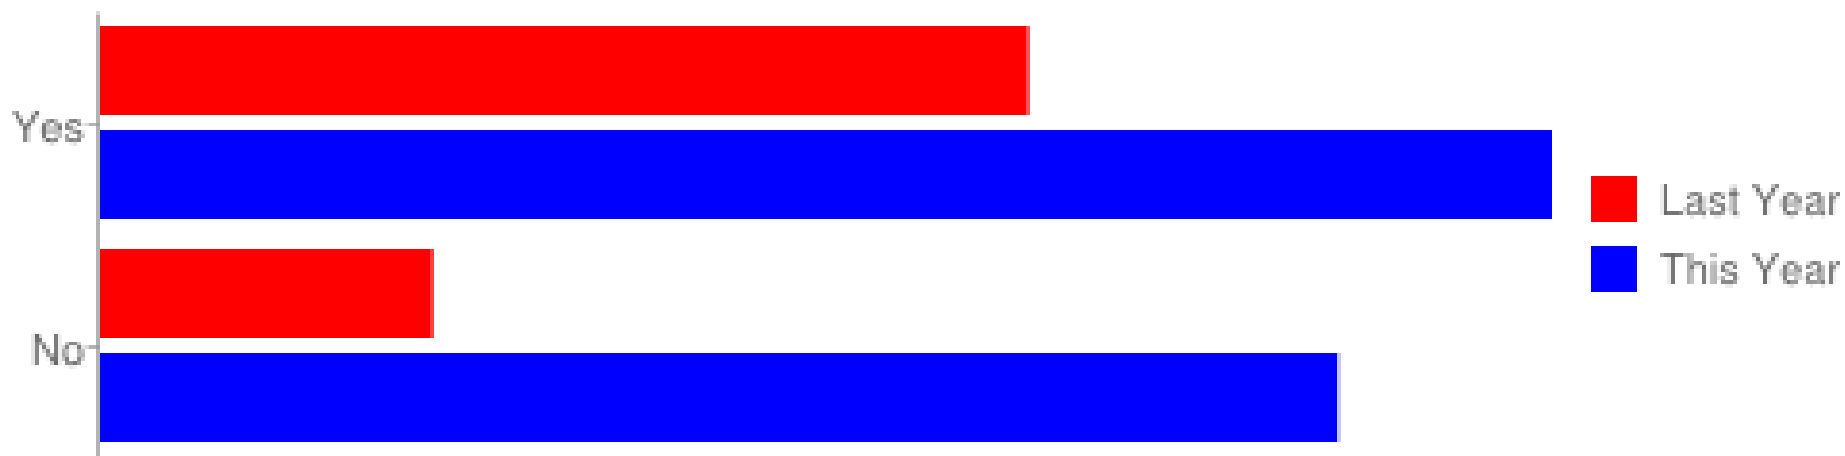

Do you think your fish has grown?