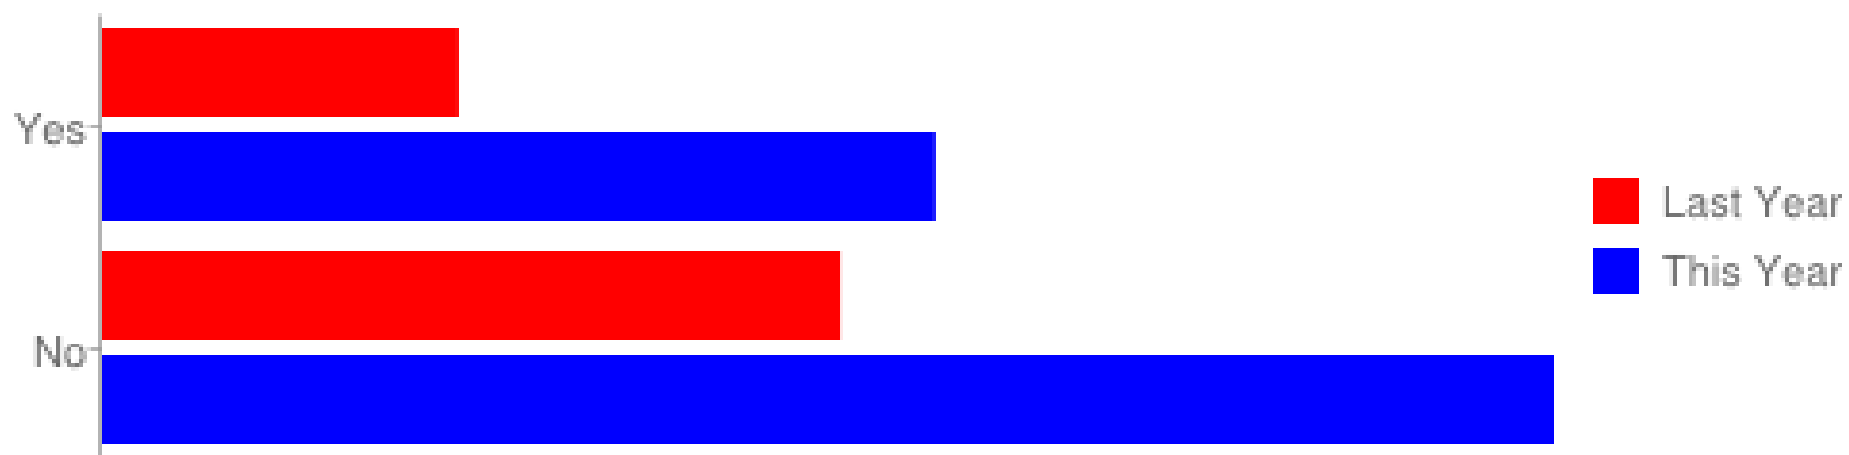

Did you feed your fish on alternate days?

Did you feed your fish on alternate days?

Does your fish constantly swim in circles?

Does your fish constantly swim in circles?

Did you add additional aquatic plants?

Does your fish sleep on top of leaves?

Does your fish show lots of gill activity?

Did your tank get plenty of natural light?

Did you locate your tank in a dark area?

Did you locate your tank in a dark area?