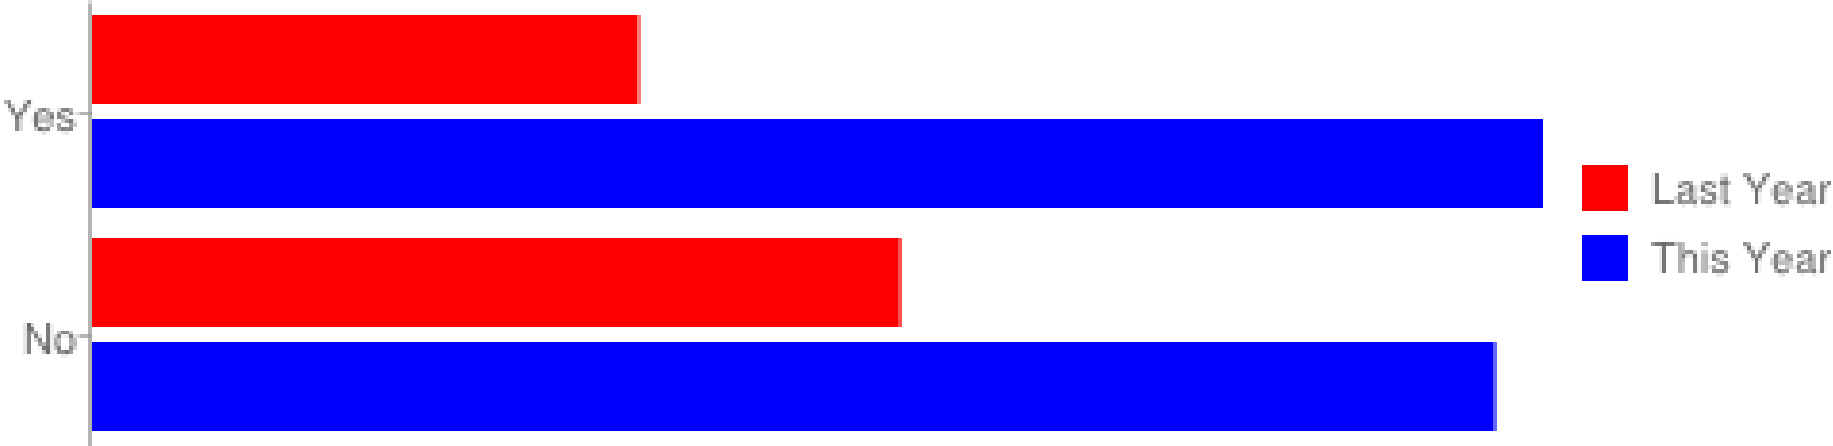

Did your fish stress during water changes?