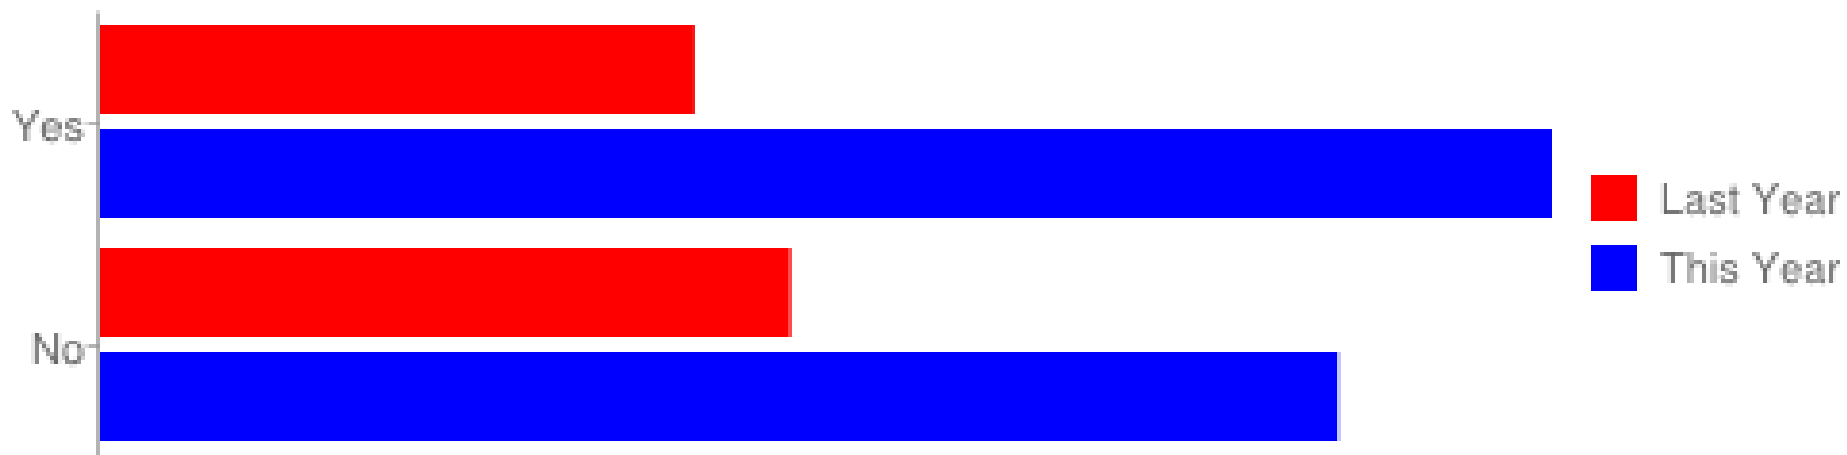

Did your tank get any green algae growing?

Does your fish sleep at the bottom of the tank?

Did your fish not eat for more than three days?

Does your fish constantly swim up and down?

Does your fish sleep at the top of the tank?