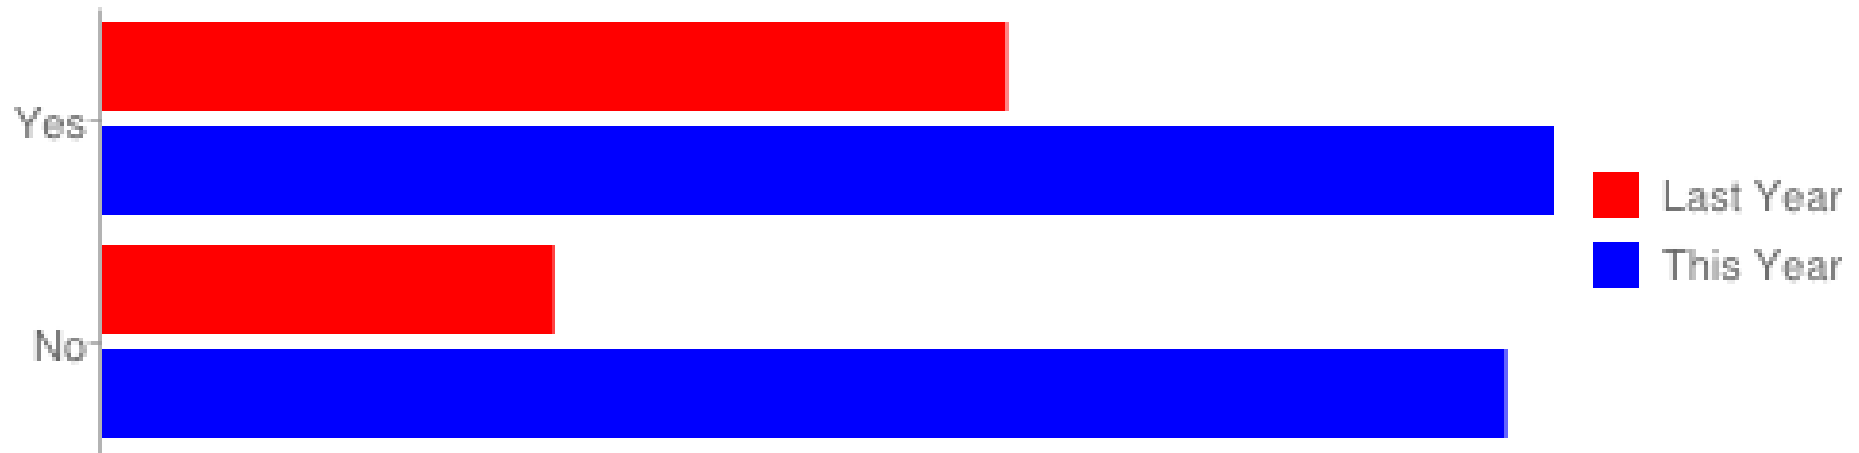

Do you wish to keep fish in the future?