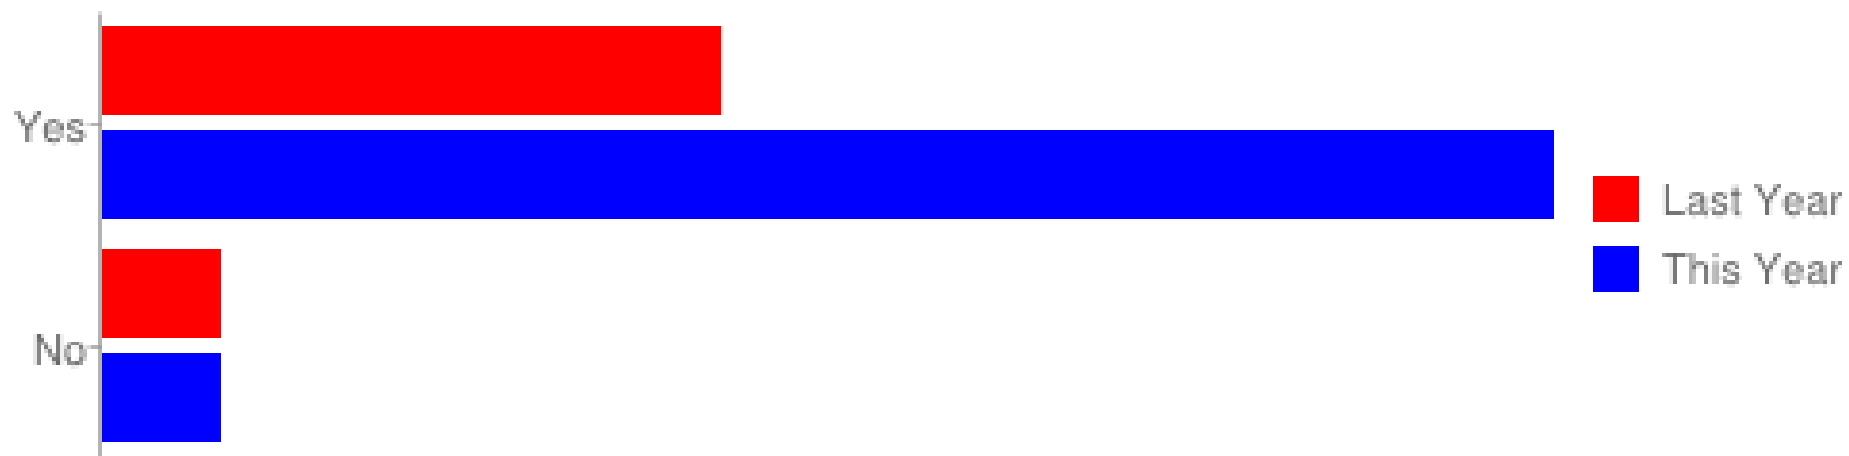

Did you name your fish?