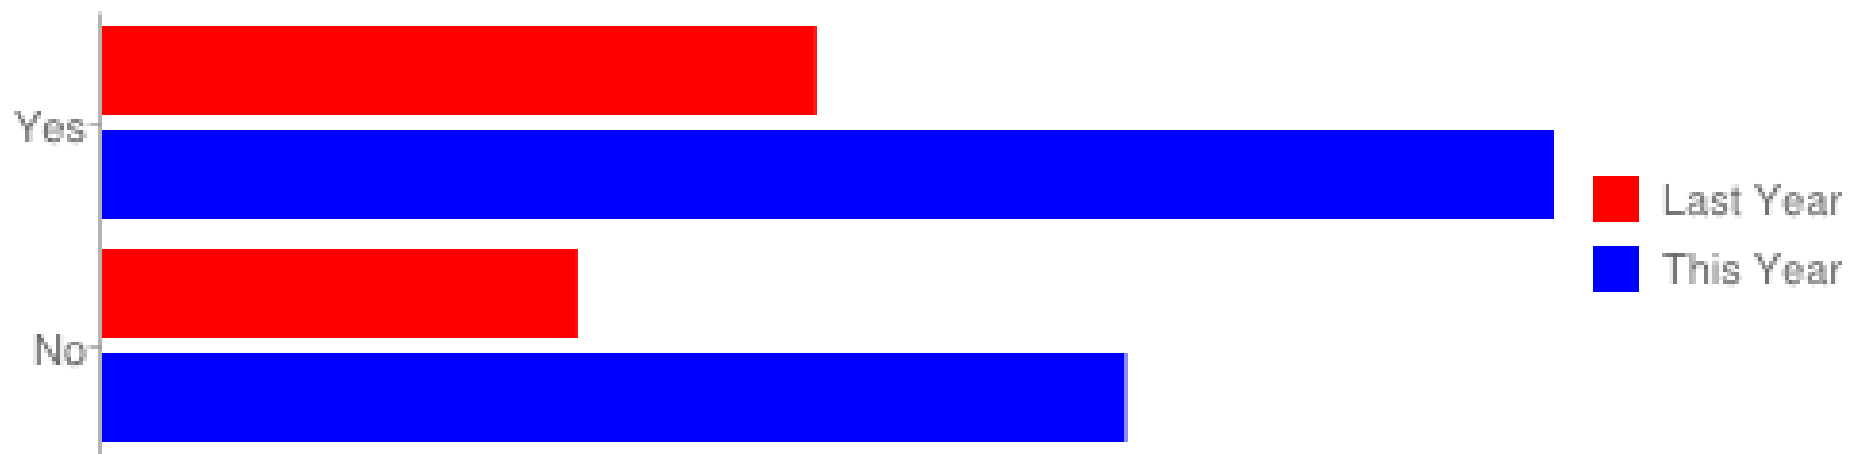

Did your tank get any green algae growing?

Does your fish sleep at the bottom of the tank?

Did your fish not eat for more than three days?

Does your fish constantly swim up and down?

Does your fish sleep at the top of the tank?