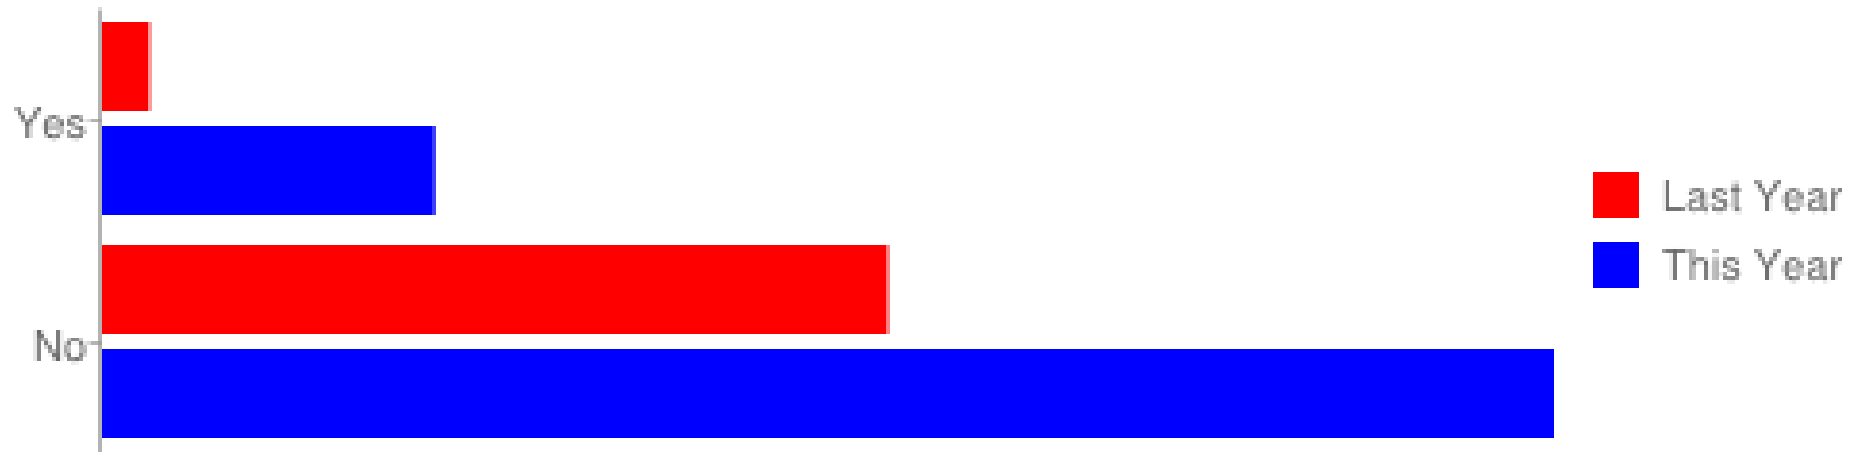

Did your tank get any green algae growing?

Does your fish sleep at the bottom of the tank?

Did your fish not eat for more than three days?

Does your fish constantly swim up and down?

Does your fish sleep at the top of the tank?