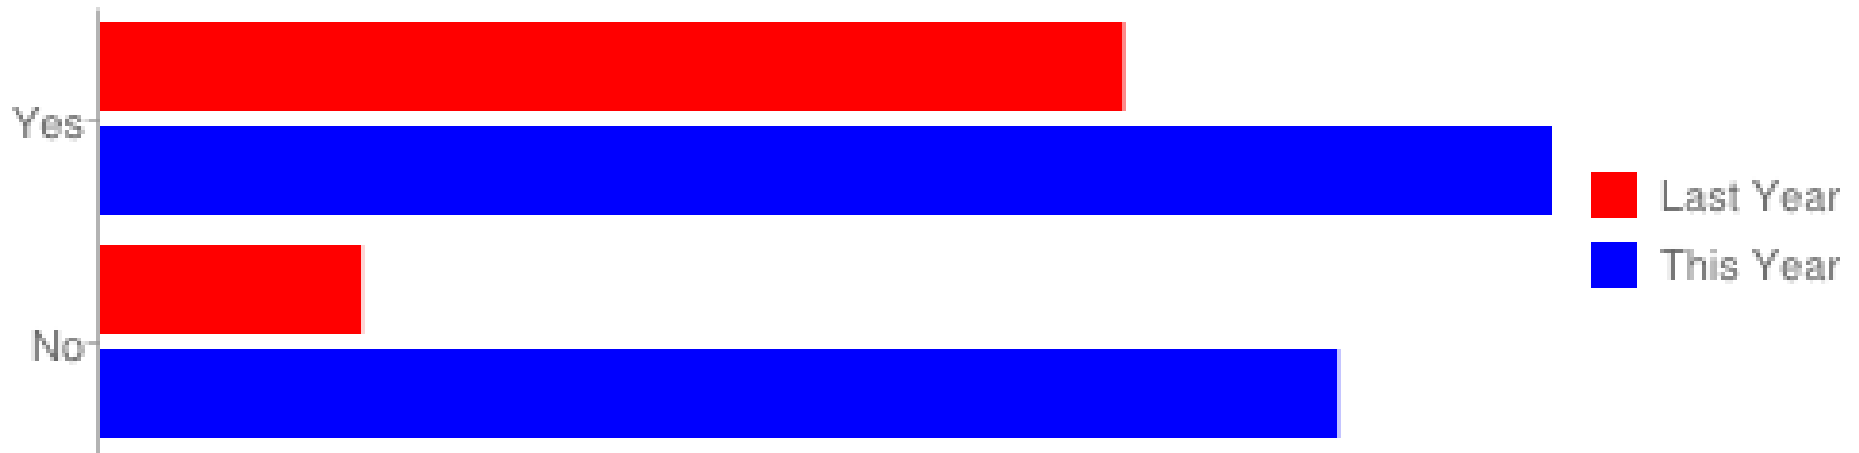

Did your tank get any green algae growing?

Does your fish sleep at the bottom of the tank?

Did your fish not eat for more than three days?

Does your fish constantly swim up and down?

Does your fish sleep at the top of the tank?