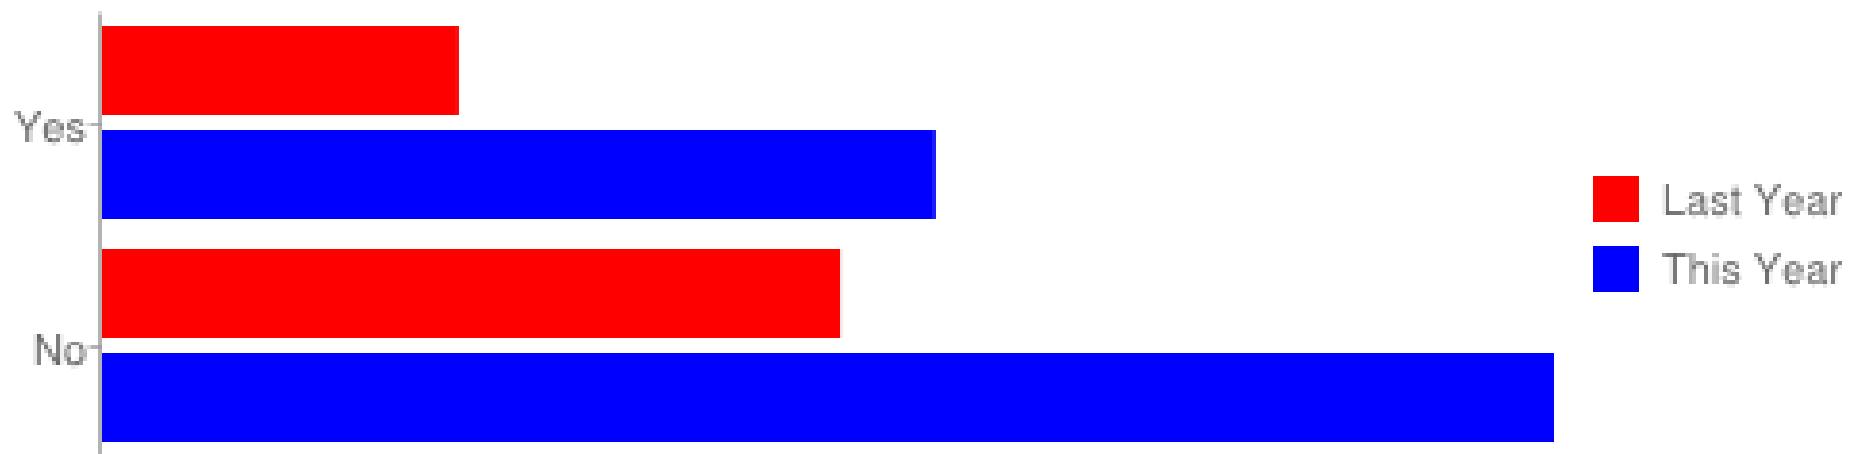

Did you feed your fish on alternate days?

Did you feed your fish on alternate days?

Does your fish constantly swim in circles?

Does your fish constantly swim in circles?

Did you add additional aquatic plants?