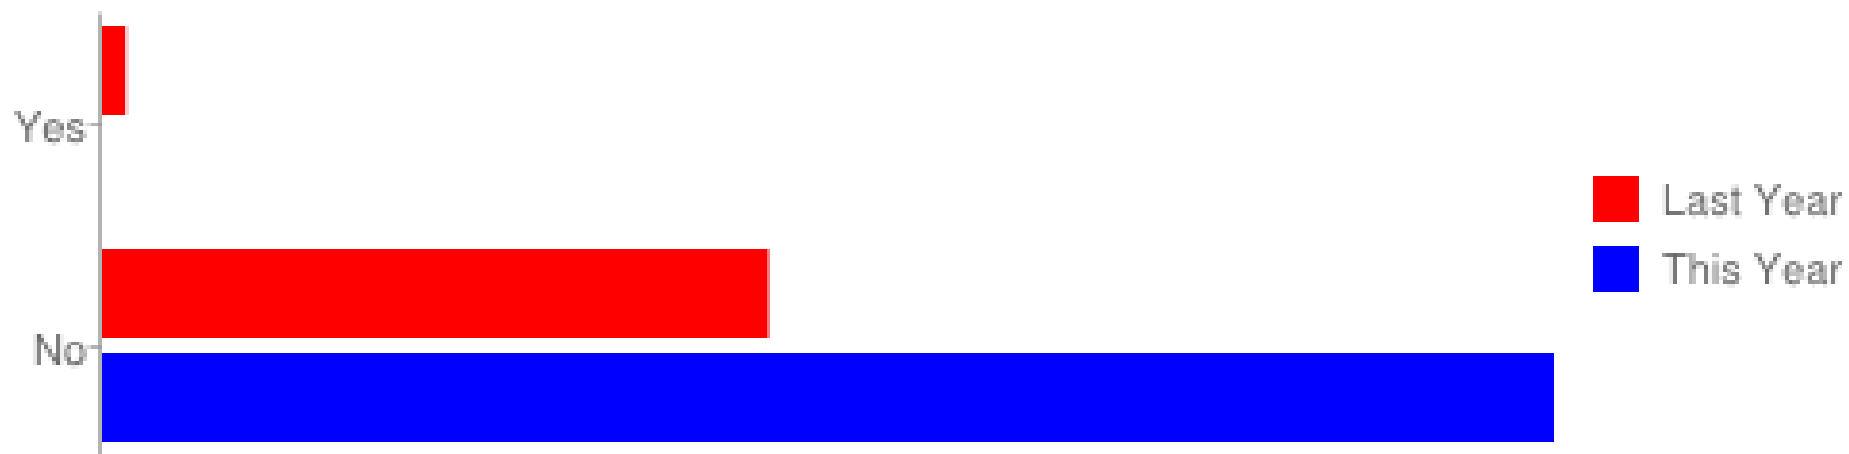

If your fish got unwell did you get medicines?