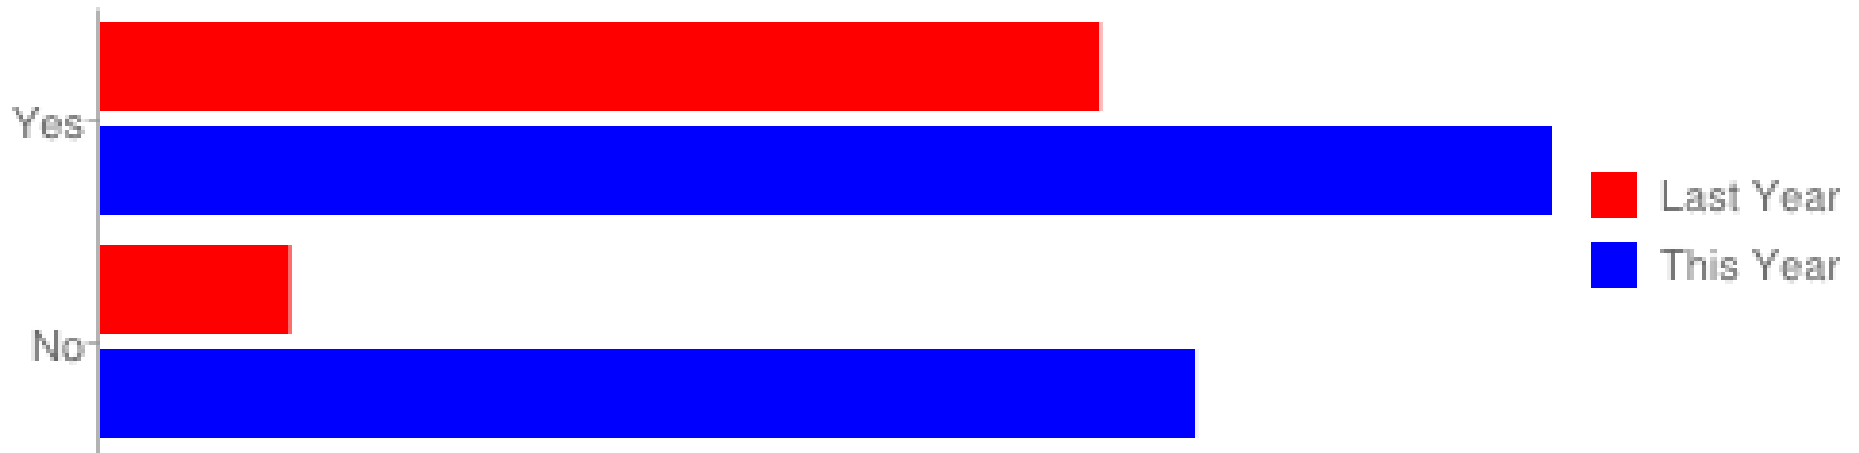

Did you feed your fish once a day?