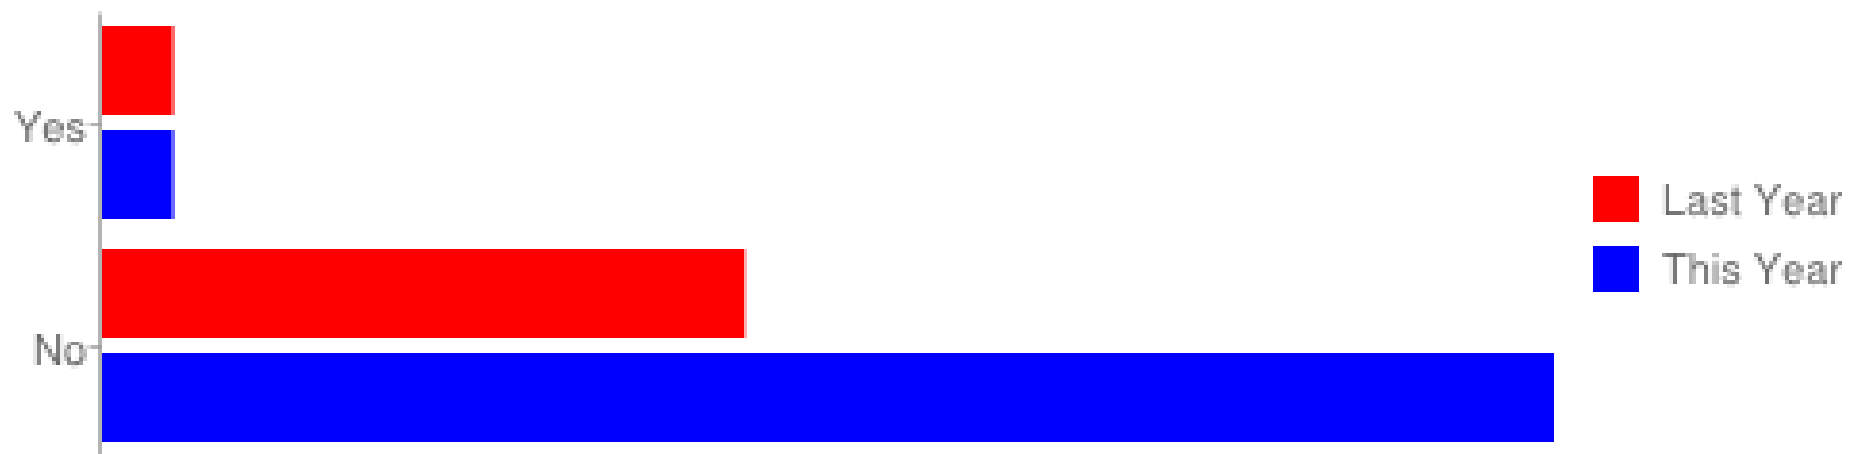

Did you feed your fish on alternate days?

Did you feed your fish on alternate days?

Does your fish constantly swim in circles?

Does your fish constantly swim in circles?

Did you add additional aquatic plants?