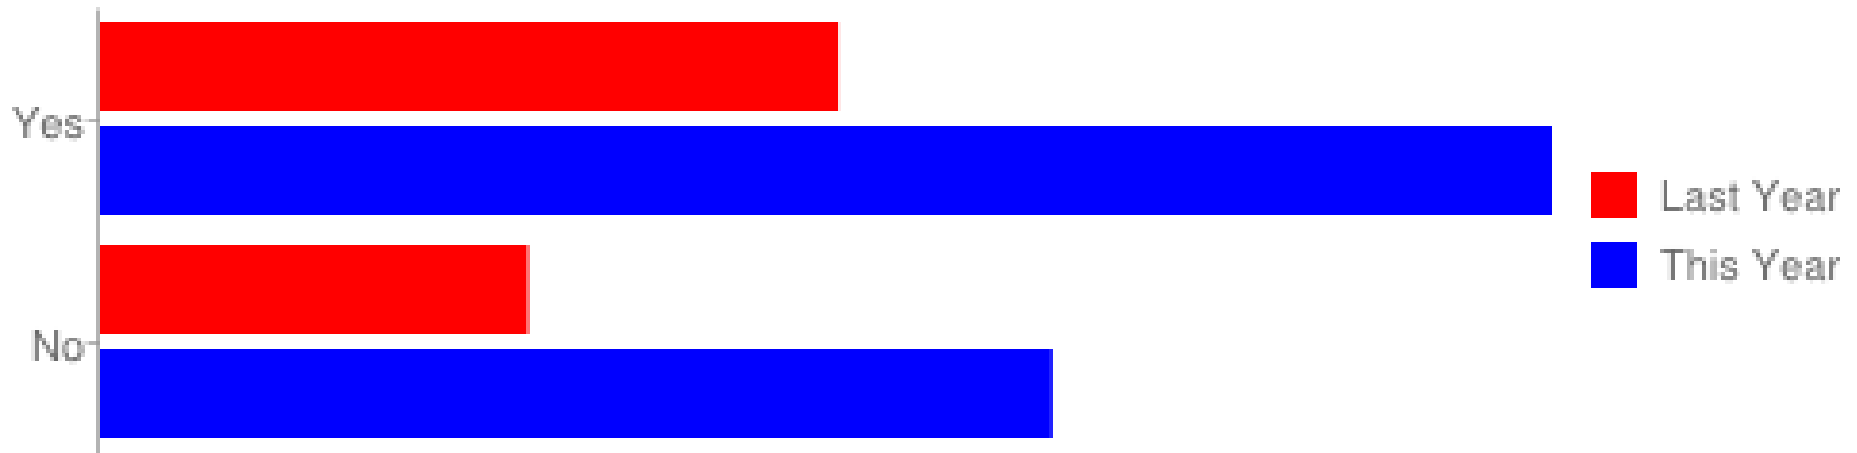

Do you want to keep your fish?