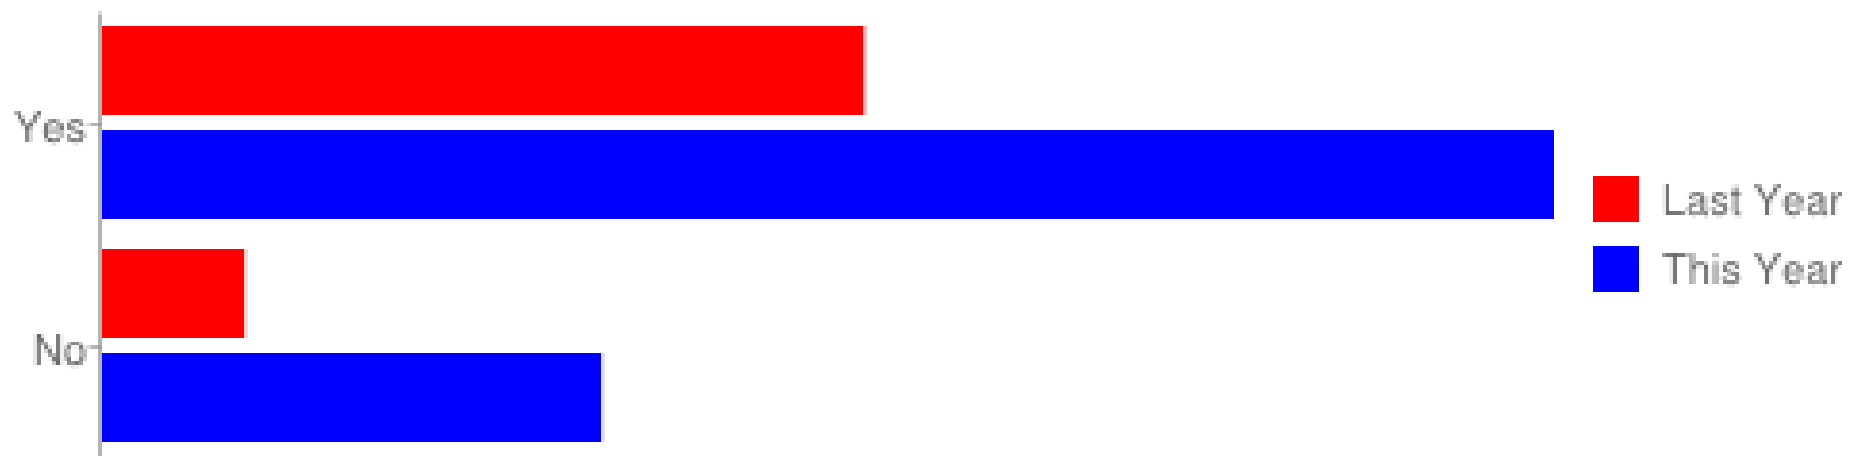

Have you observed your fish breathing air?