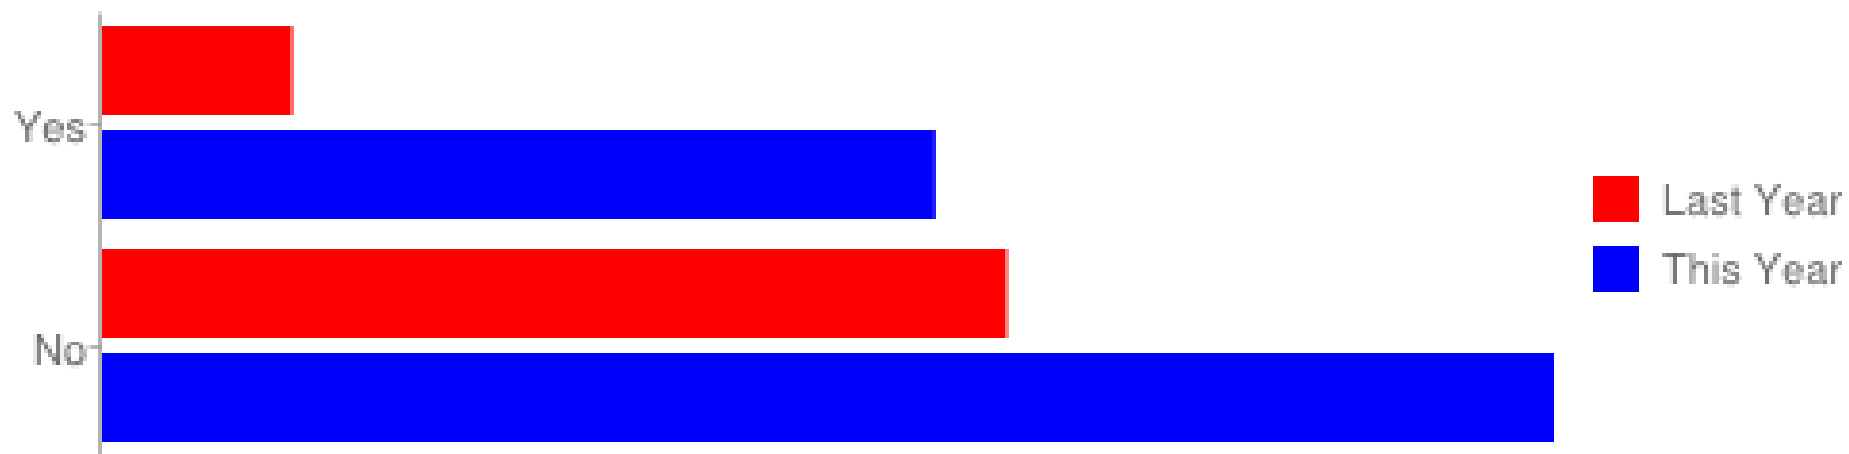

Did you get other food for your fish?